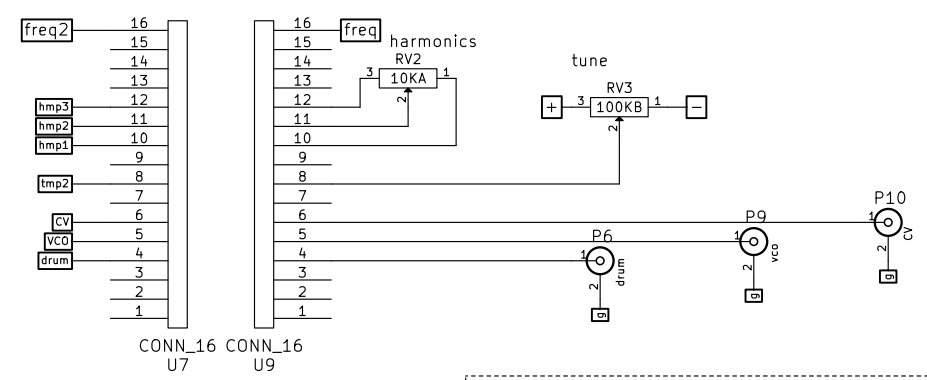

Triangle to Sine

Envelope Generator